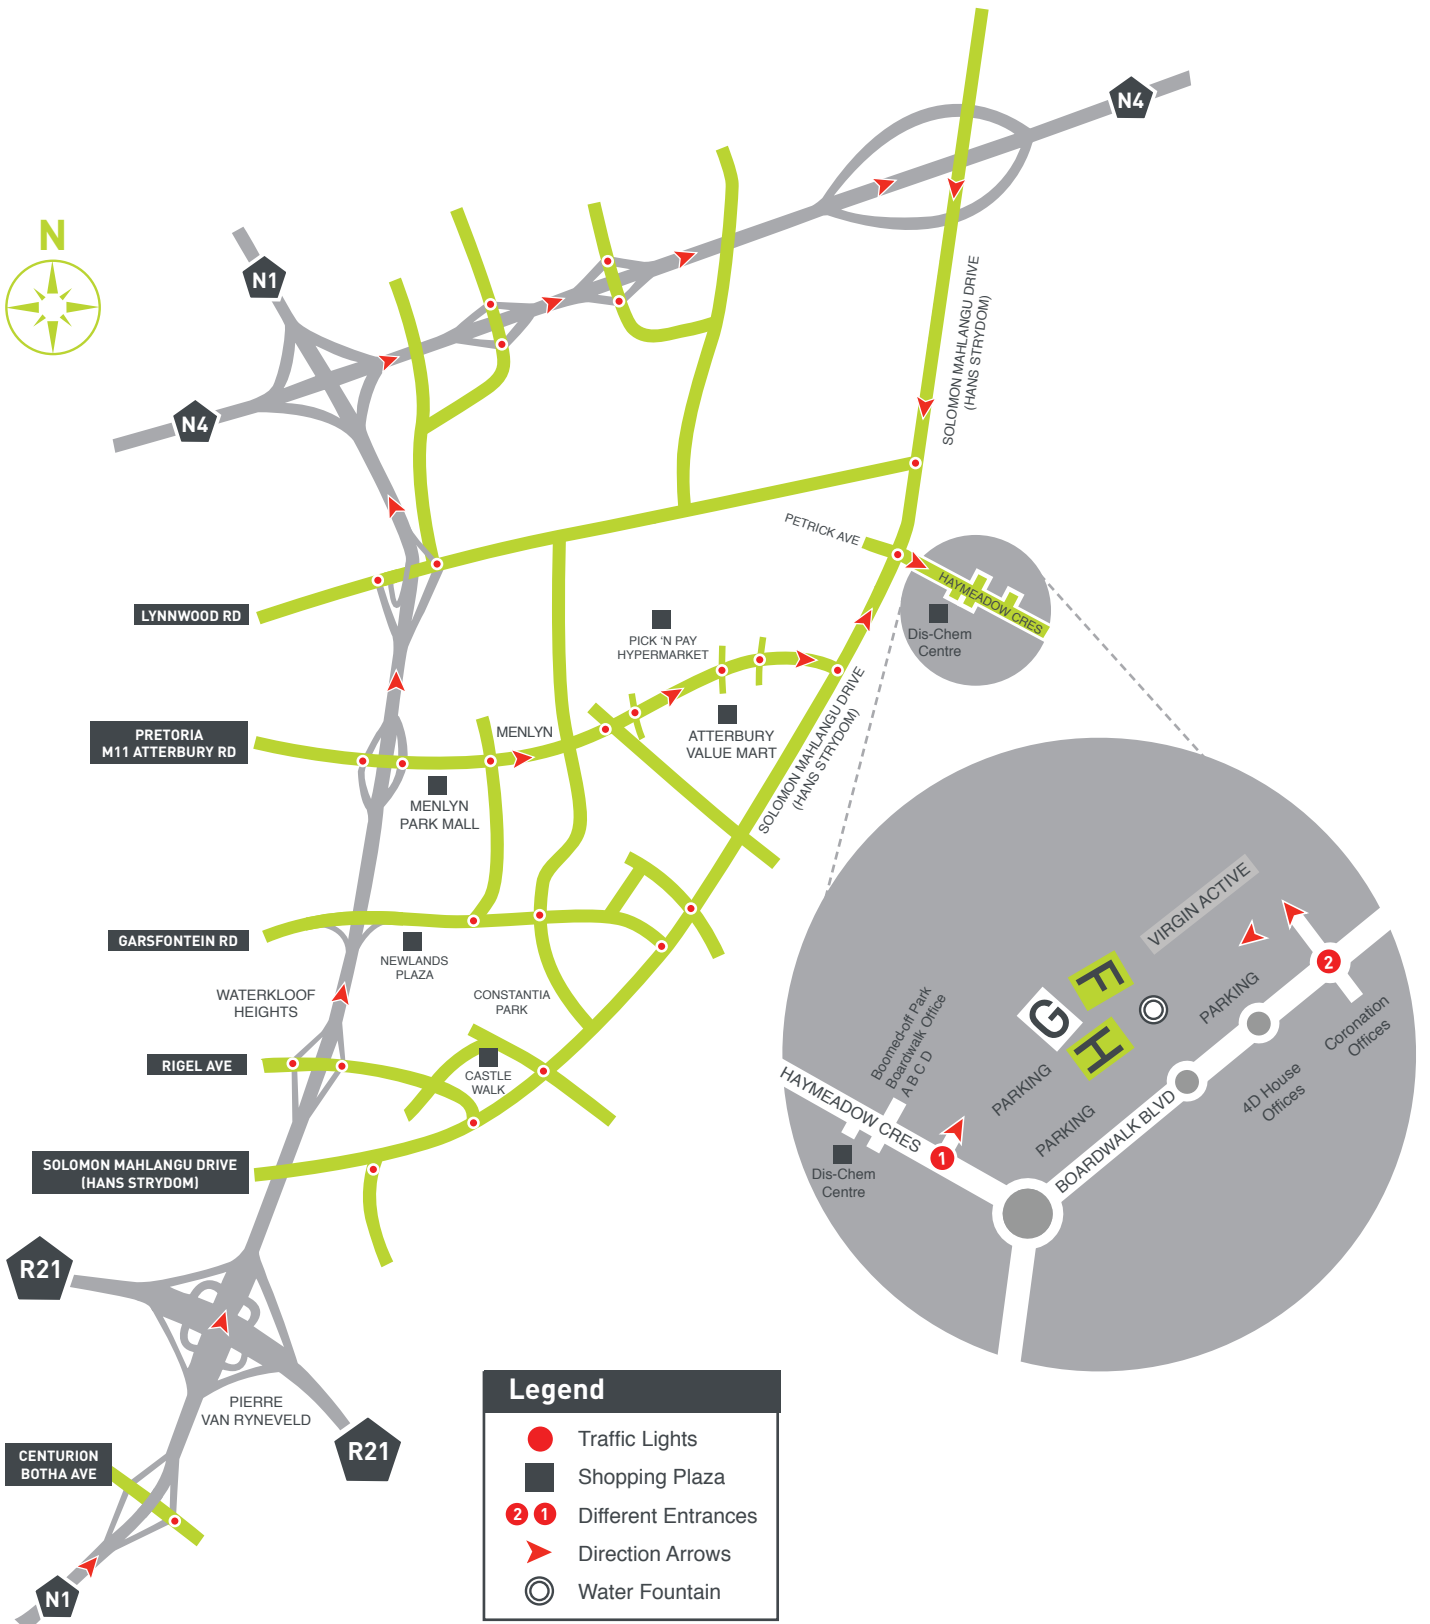

BRAND *et al*

DIRECTIONS TO BLOCK F AND H, OFFICE 1, BOARDWALK

- From Solomon Mahlangu (Hans Strydom) Drive, turn right into Haymeadow Crescent.
- At the roundabout, turn left into Boardwalk Boulevard.
- Turn left into the Virgin Active parking area and park as close as possible to the fountain on the far left side.
- Walk past the fountain and look for the black and green **BRAND et al** banners clearly visible on Block F and Block H.

DIRECTIONS

BOARDWALK | S 25°47.847' E 28°19.469'

Legend

- Traffic Lights
- Shopping Plaza
- ② ① Different Entrances
- Direction Arrows
- ⊙ Water Fountain